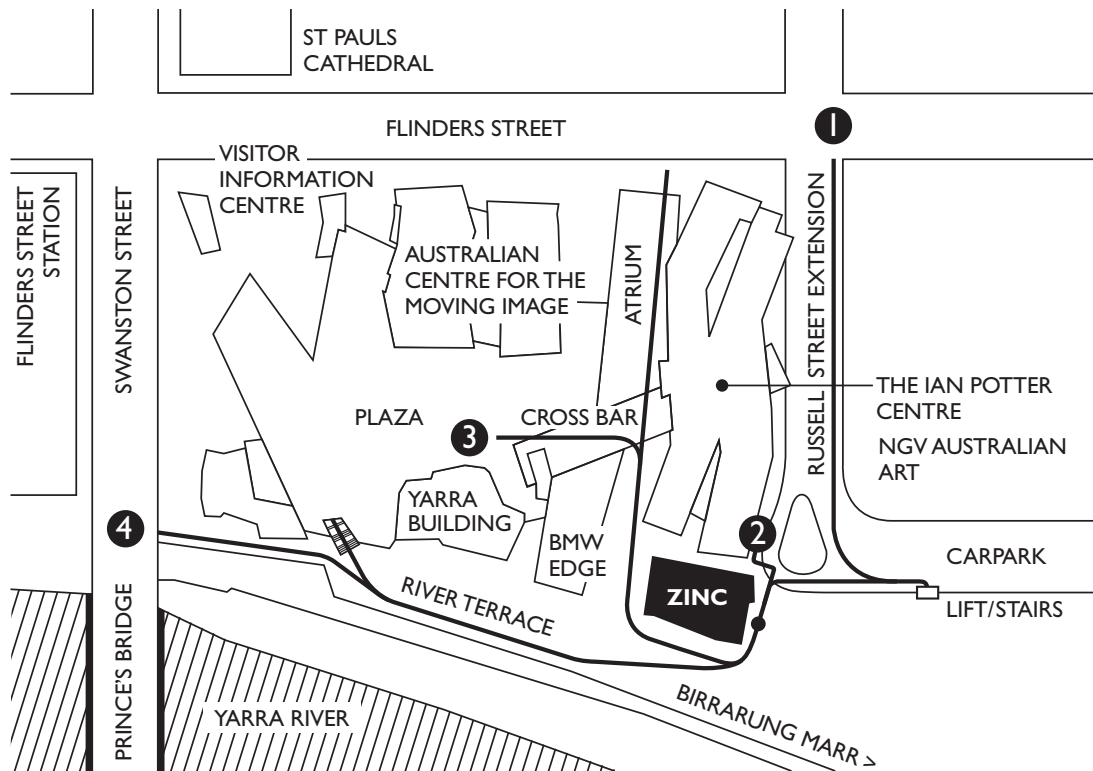

# ZINC AT FEDERATION SQUARE

**1**  
**BY CAR**  
ENTER FEDERATION SQUARE VIA THE RUSSELL STREET EXTENSION TURNING LEFT INTO CAR PARK.  
PROCEED TO LIFTS AND TAKE LIFTS TO LEVEL 3  
WHEN EXITING THE LIFTS TURN LEFT AND PROCEED TO THE END OF CAR PARK  
TAKE THE STAIRS TO THE ZINC ENTRANCE AT RIVER LEVEL

**2**  
**DROP OFF / ON FOOT**  
PROCEED TO END OF RUSSELL STREET EXTENSION  
TAKE STAIRS ON RIGHT DOWN TO ZINC ENTRANCE AT RIVER LEVEL

**3**  
**ON FOOT**  
FROM THE MAIN PLAZA HEAD TOWARDS BMW EDGE AT THE END OF THE ATRIUM  
PROCEED THROUGH THE SLIDING DOORS & DOWN STAIRS TO ZINC

**4**  
**ON FOOT**  
FROM THE PRINCE'S BRIDGE HEAD DOWN THE YARRA ALONG RIVER TERRACE UNTIL YOU REACH ZINC